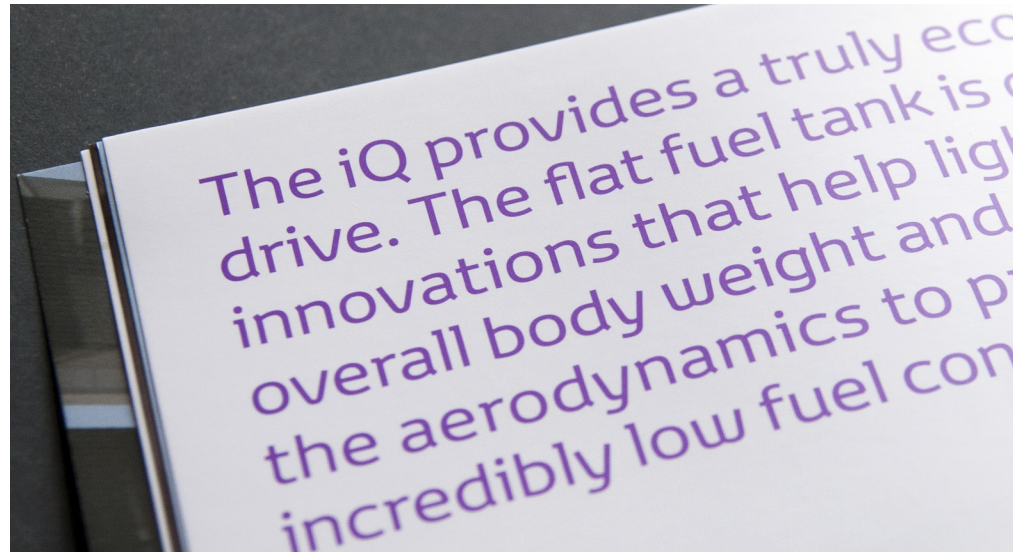

Typeface Design

Toyota
Globus
Metrolink
McDonald's
Appenzeller
Aller

New Auris with Hybrid Synergy Drive

Aa

Kirschenpeperoncini

500 ml
Olivenöl
extra
Vergine

"Willow Creek"
South Africa

Signage Typeface Manchester Metrolink